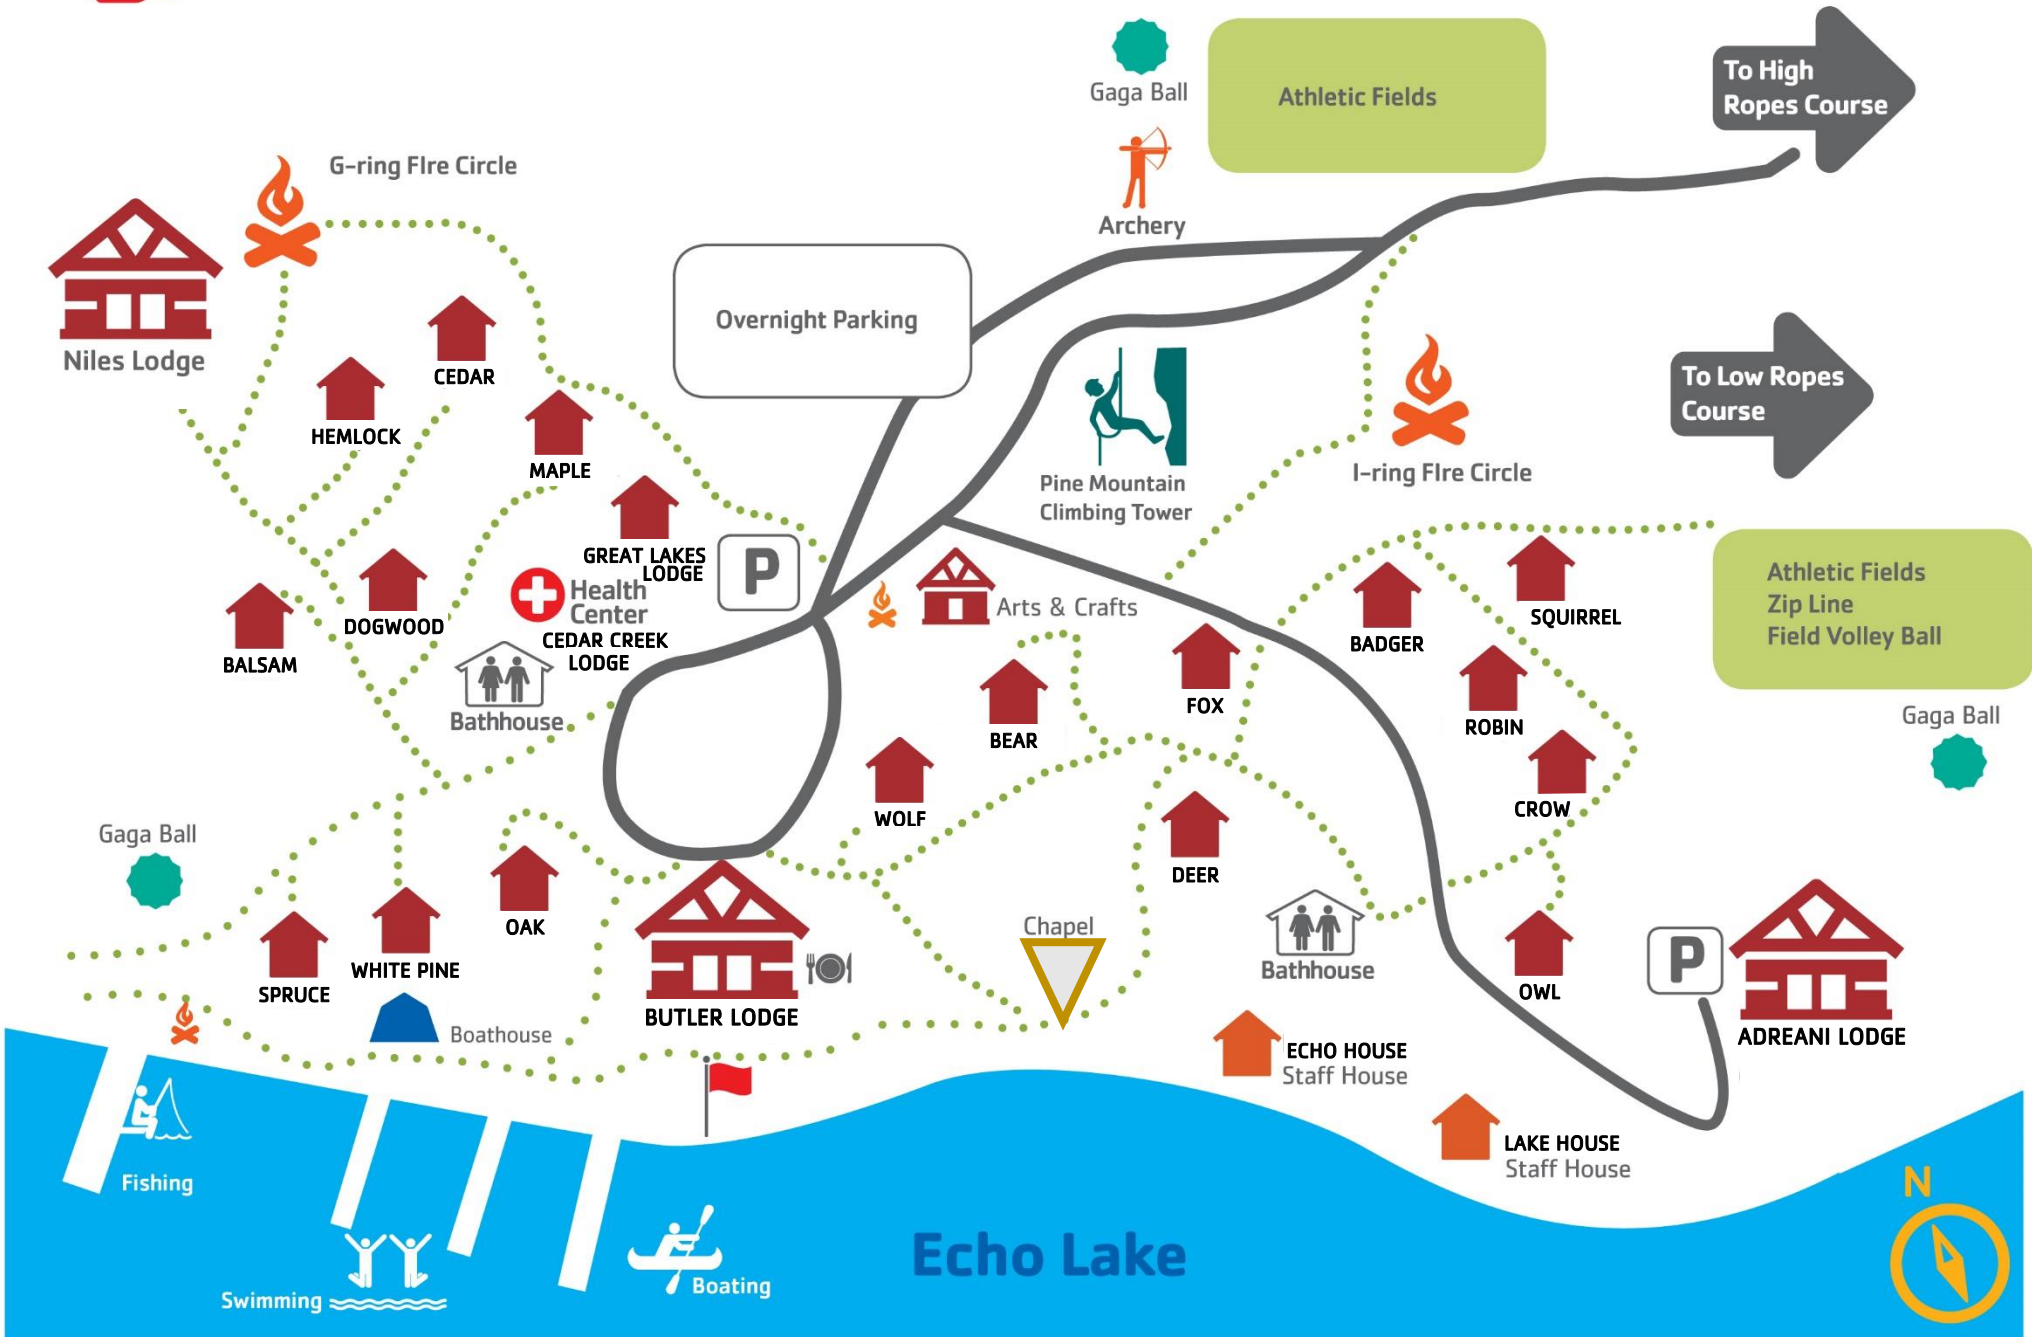

# CAMP PINEWOOD

..... Path  
———— Road

Niles Lodge

G-ring Fire Circle

HEMLOCK

CEDAR

MAPLE

GREAT LAKES LODGE

Health Center  
CEDAR CREEK LODGE

BALSAM

DOGWOOD

Bathhouse

P

Arts & Crafts

BEAR

WOLF

Gaga Ball

Archery

Athletic Fields

To High Ropes Course

Pine Mountain Climbing Tower

To Low Ropes Course

I-ring Fire Circle

Athletic Fields  
Zip Line  
Field Volley Ball

Gaga Ball

ECHO HOUSE Staff House

LAKE HOUSE Staff House

Echo Lake